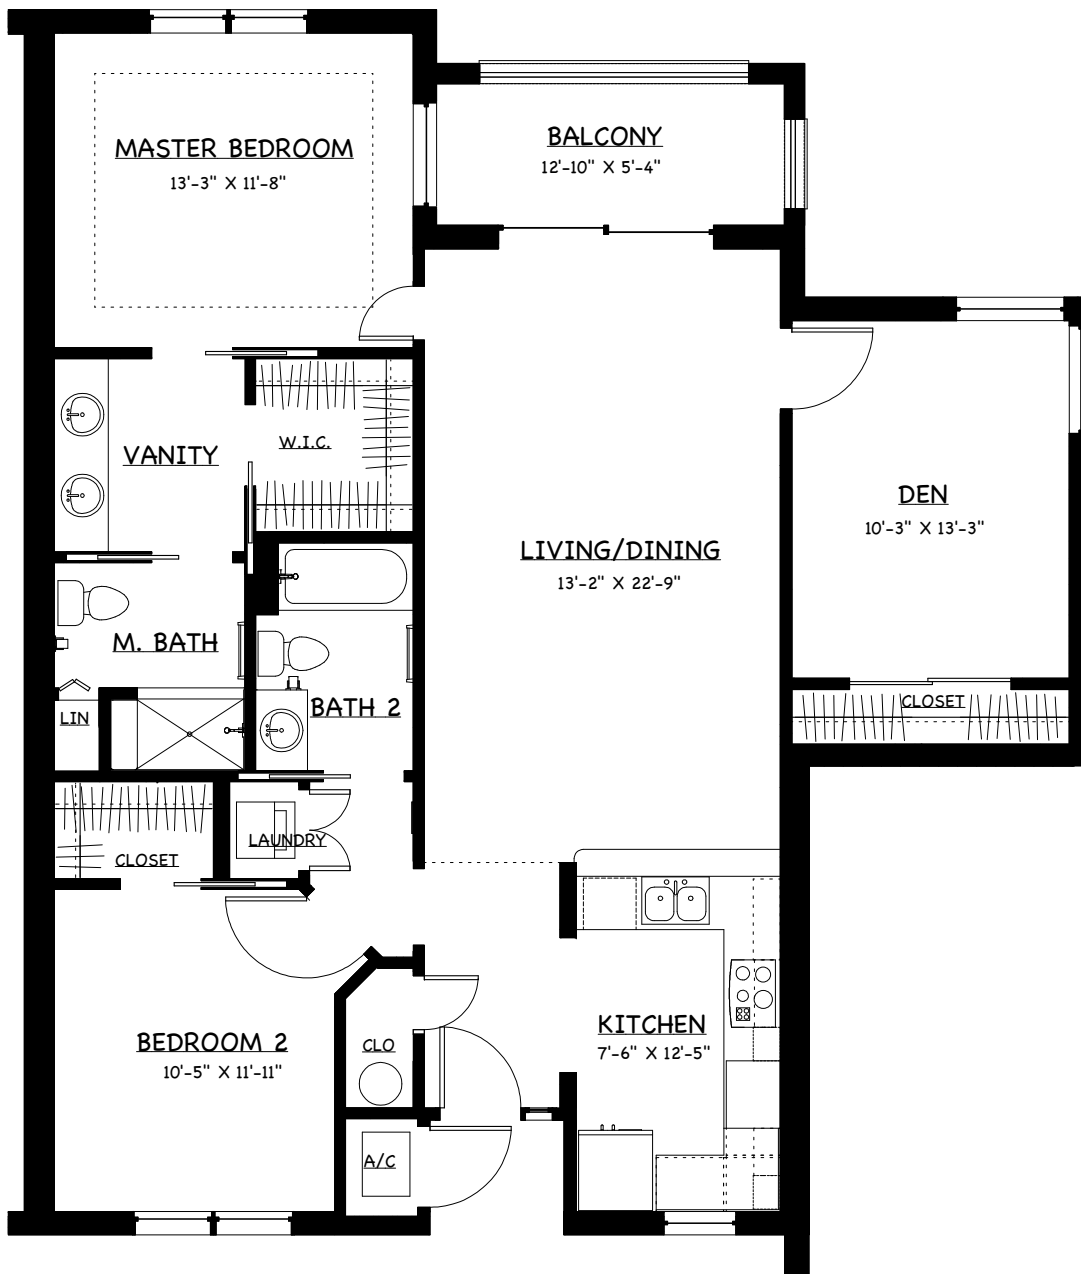

## Glasgow

Two Bedroom, Two Bath  
*with Den and Covered Balcony*  
1,305 sq. ft.

*These are typical floor plans but may not be to scale.*